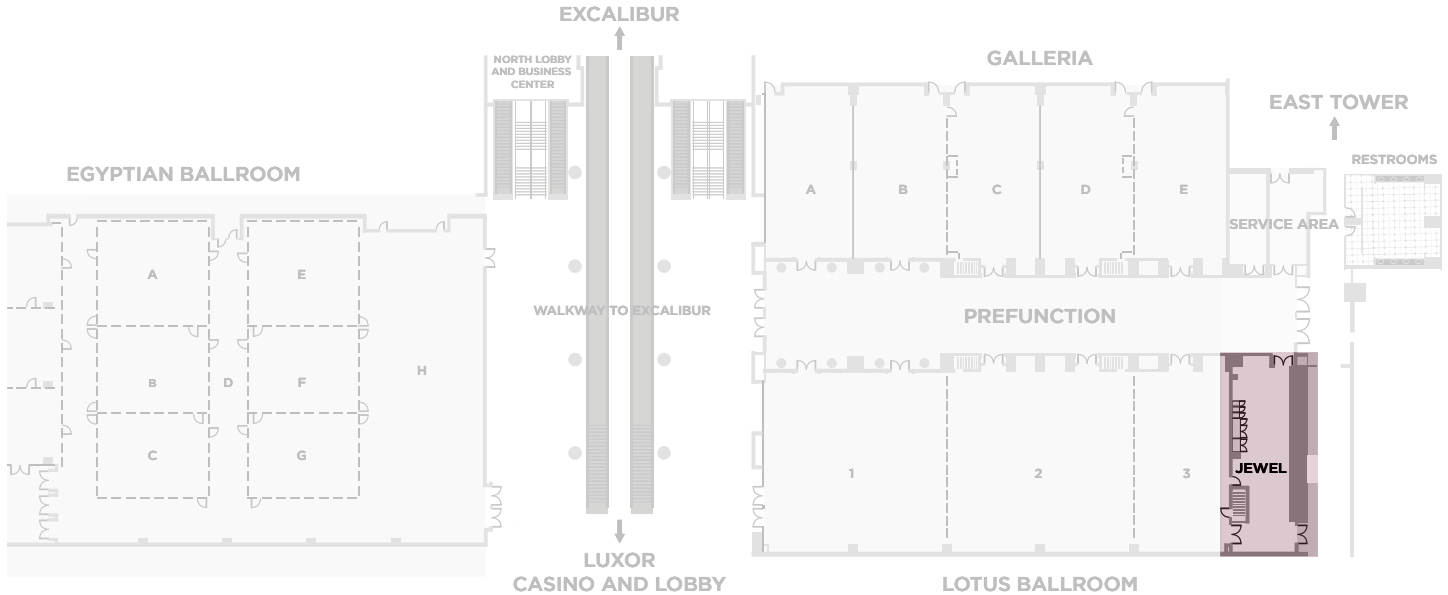

JEWEL

DIMENSIONS

ROOM	SQUARE FEET	DIMENSIONS L X W	CEILING HEIGHT
JEWEL MEETING ROOM	473	27' 5" x 17' 3"	9' 6" / 9' 11"

CAPACITIES

ROOM	THEATRE	CLASSROOM	HOLLOW SQUARE	U-SHAPE	ROUNDS	RECEPTION
JEWEL MEETING ROOM	30	15	N/A	N/A	20	35